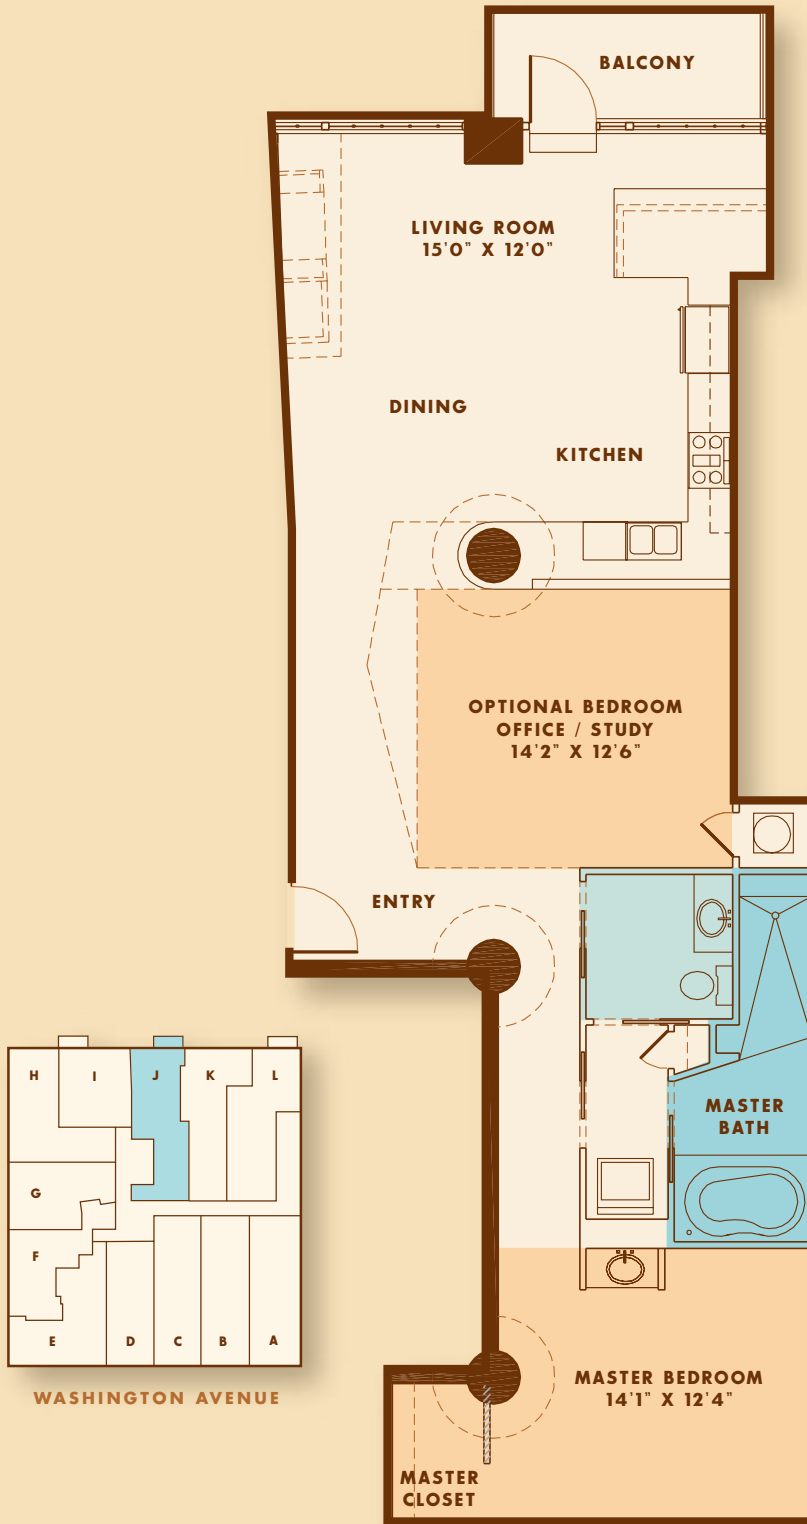

THE
V E N T A N A
LUXURY LOFTS

1635 WASHINGTON AVE

SAINT LOUIS MO 63103

PHONE 314.621.2226

FAX 314.436.8294

WWW.THEVENTANA.COM

UNIT J FLOORS 2-8

1+ BEDROOM / 1+ BATHROOM - 1234 SQ FT