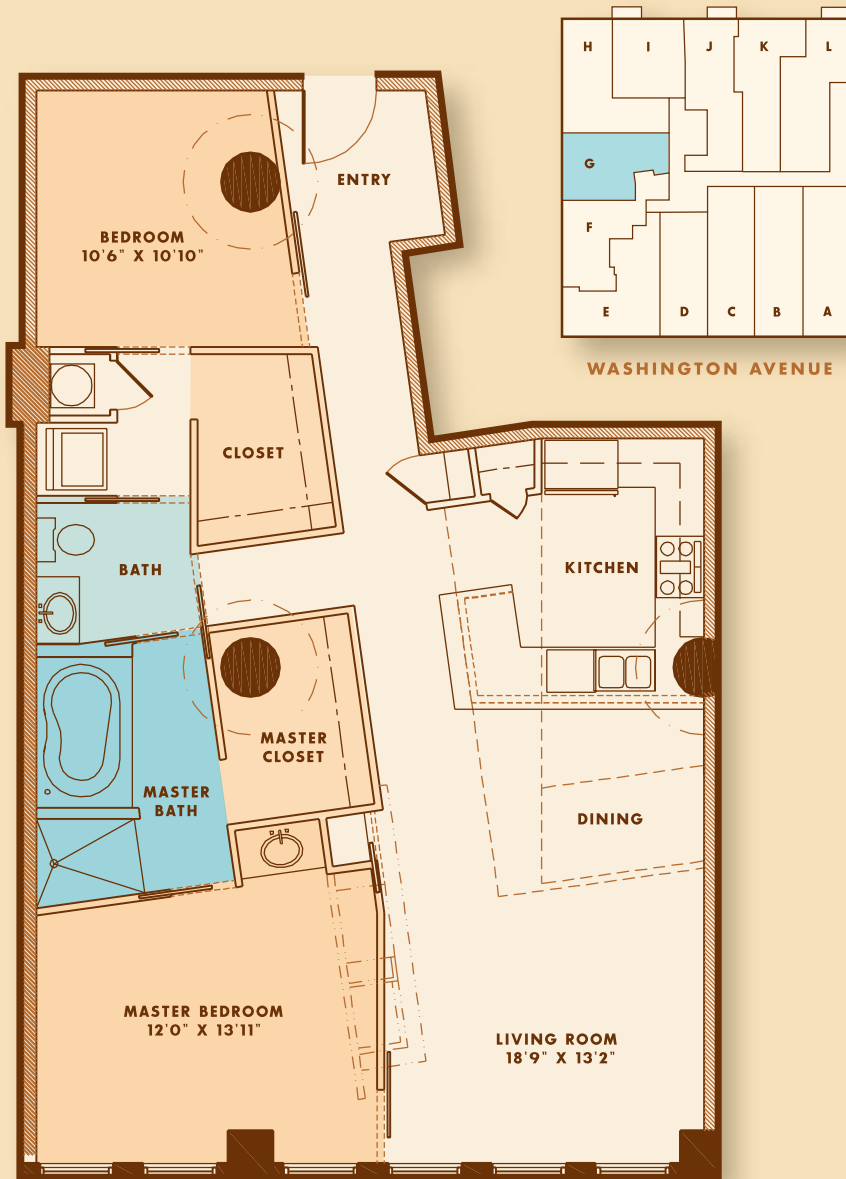

THE
V E N T A N A
LUXURY LOFTS

1635 WASHINGTON AVE

SAINT LOUIS MO 63103

PHONE 314.621.2226

FAX 314.436.8294

WWW.THEVENTANA.COM

UNIT G FLOORS 2-8

2 BEDROOM / 1+ BATHROOM - 1091 SQ FT